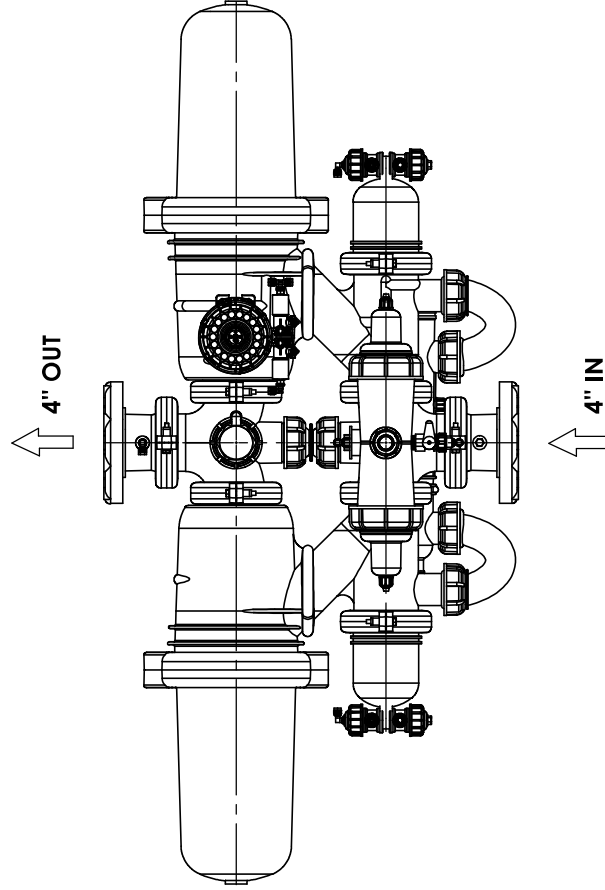

FOR INFORMATION ON

UNLESS OTHERWISE SPECIFIED: DIMENSIONS ARE IN MILLIMETERS		SUBJECT/PROJECT: 4" NOVA PLUS SINGLE IN-LINE AKF INTEGRAL 130M PP ADI-P DUOC SOL G75-A3P 12VDC 8 MM	
DRAWN	ELENA	DATE	24/02/2020
CHECKED		ASSEMBLY TITLE:	ASSEMBLY DRAWING
APPROVED		MATERIAL:	
Confidential property information. Amiad Water Systems Ltd. Reserves the rights to make changes. All copy rights reserved to Amiad Water Systems Ltd.		Backup Drawing:	
		CAT. NO:	117100-000001
		DRW. NO:	DRW-0000044878
		WET V	KG
		DRY V	DRW
		SCALE:	1:10
		SIZE:	A3
		SHEET:	2