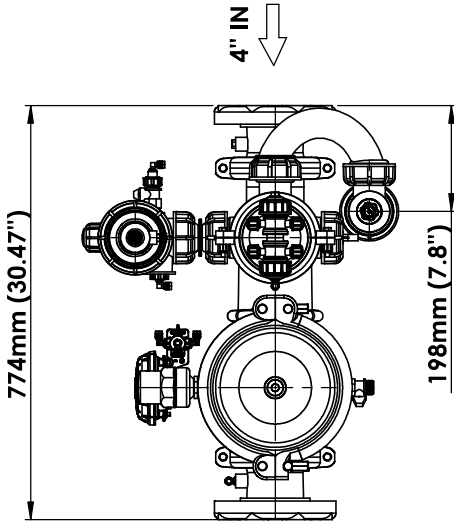

FOR INFORMATION ON

UNLESS OTHERWISE SPECIFIED: DIMENSIONS ARE IN MILLIMETERS		SUBJECT/PROJECT: 4" NOVA PLUS SINGLE IN-LINE AKF INTEGRAL 130M PP ADI-P DUOC SOL G75-A3P 12VDC 8 MM	
DRAWN	ELENA	DATE	24/02/2020
CHECKED		ASSEMBLY TITLE:	ASSEMBLY DRAWING
APPROVED		MATERIAL:	
Confidential property information. Amiad Water Systems Ltd. Reserves the rights to make changes. All copy rights reserved to Amiad Water Systems Ltd.		Backup Drawing:	
		CAT. NO:	117100-000001
		DRW. NO:	DRW-0000044878
		WET V	KG
		DRY V	DRW
		SCALE:	1:10
		SIZE:	A3
		SHEET:	2

ALL FLANGES ACCORDING TO ANSI ; ISO ; BS