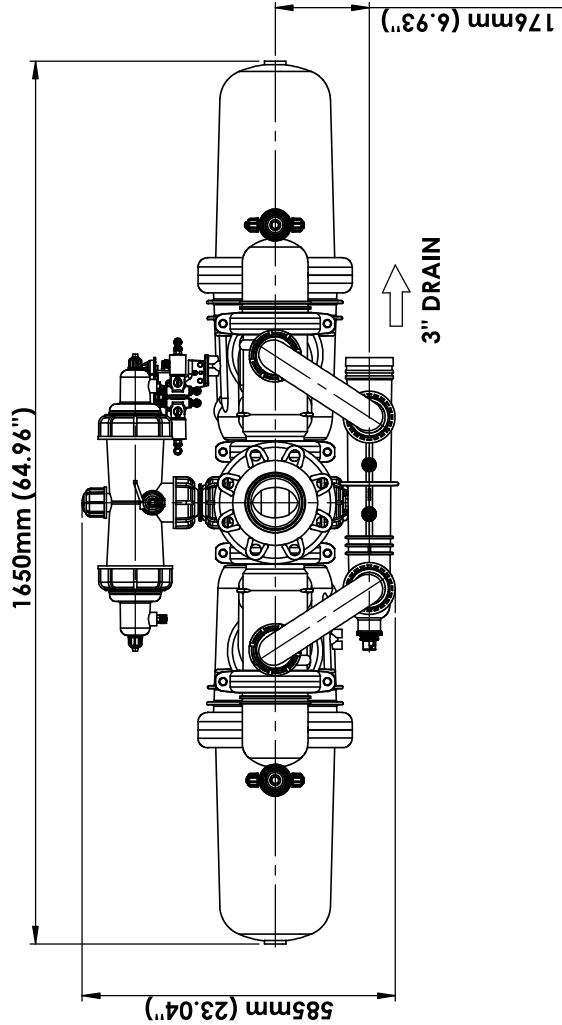

FOR INFORMATION ON

UNLESS OTHERWISE SPECIFIED: DIMENSIONS ARE IN MILLIMETERS		SUBJECT/PROJECT: 4" NOVA PLUS SINGLE IN-LINE AKF INTEGRAL 130M PP ADI-P DUOC SOL G75-A3P 12VDC 8 MM	
DRAWN	ELENA	DATE	24/02/2020
CHECKED		ASSEMBLY TITLE:	ASSEMBLY DRAWING
APPROVED		MATERIAL:	
Confidential property information. Amiad Water Systems Ltd. Reserves the rights to make changes. All copy rights reserved to Amiad Water Systems Ltd.		Backup Drawing:	
		CAT. NO:	117100-000001
		DRW. NO:	DRW-0000044878
		WET V	KG
		DRY V	DRW
		SCALE:	1:10
		SIZE:	A3
		SHEET:	2