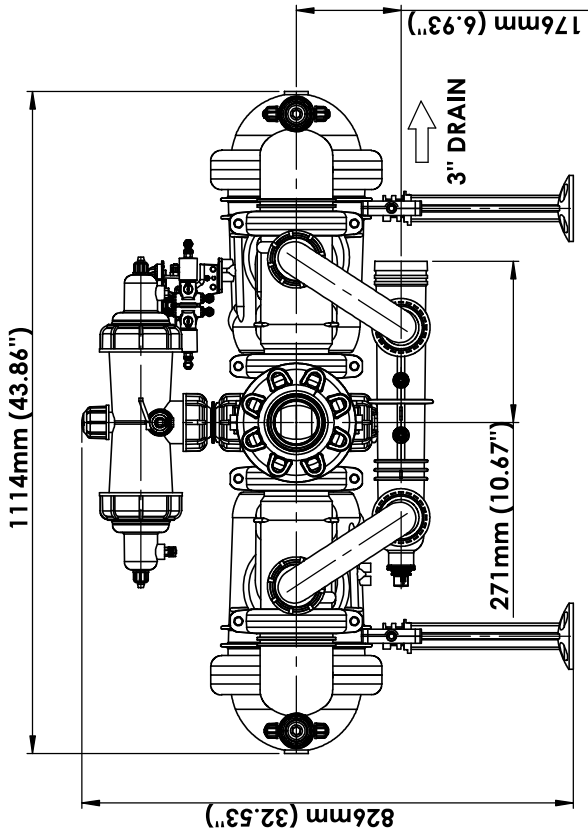

1 2 3 4 5 6 7 8

UNLESS OTHERWISE SPECIFIED: DIMENSIONS ARE IN MILLIMETERS		SUBJECT/PROJECT: 3" SPIN KLIN ALPHA SINGLE IN-LINE AKF 130M PP ADI-P SOL G75-A3P 12VDC 8 MM TEFFEE	
DRAWN	ELENA	DATE	04/02/2020
CHECKED	MARINA	DATE	17/03/2020
APPROVED	ALEX	DATE	17/03/2020
Confidential property information. Amiad Water Systems Ltd. Reserves the rights to make changes. All copy rights reserved to Amiad Water Systems Ltd.			
PART NAME/TITLE: ASSEMBLY DRAWING		WET V KG	
MATERIAL:		CAT. NO: 117000-000001	
Backup Drawing:		DRW. NO: DRW-0000044788	
		SCALE: 1:9 SIZE: A3 SHEET: 2	

C	29/07/2020	ADDING SUPPORT LEGS & MULTITOOL	ELENA
REV.	DATE	DESCRIPTION	NAME