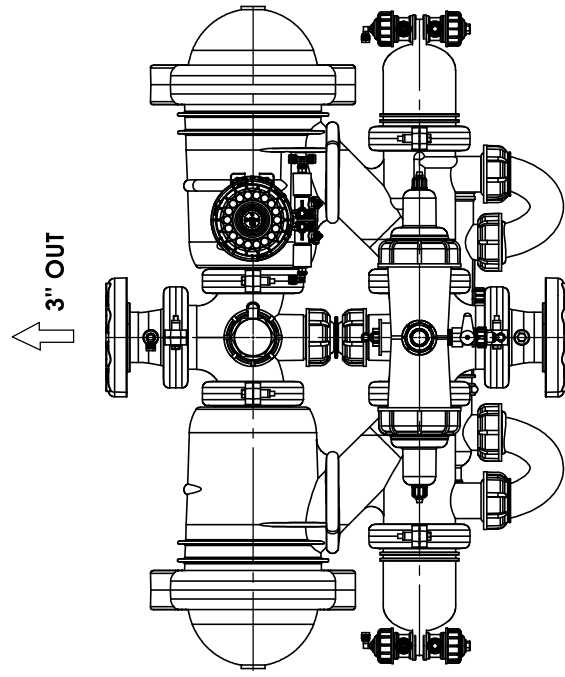

1 2 3 4 5 6 7 8

UNLESS OTHERWISE SPECIFIED: DIMENSIONS ARE IN MILLIMETERS		SUBJECT/PROJECT: 3" SPIN KLIN ALPHA SINGLE IN-LINE AKF 130M PP ADI-P SOL G75-A3P 12VDC 8 MM TEFFEE	
DRAWN	ELENA	DATE	04/02/2020
CHECKED	MARINA	DATE	17/03/2020
APPROVED	ALEX	DATE	17/03/2020
Confidential property information. Amiad Water Systems Ltd. Reserves the rights to make changes. All copy rights reserved to Amiad Water Systems Ltd.			
PART NAME/TITLE: ASSEMBLY DRAWING		WET V KG	
MATERIAL:		CAT. NO: 117000-000001	
Backup Drawing:		DRW. NO: DRW-0000044788	
		SCALE: 1:9 SIZE: A3 SHEET: 2	

C	29/07/2020	ADDING SUPPORT LEGS & MULTITOOL	ELENA
REV.	DATE	DESCRIPTION	NAME