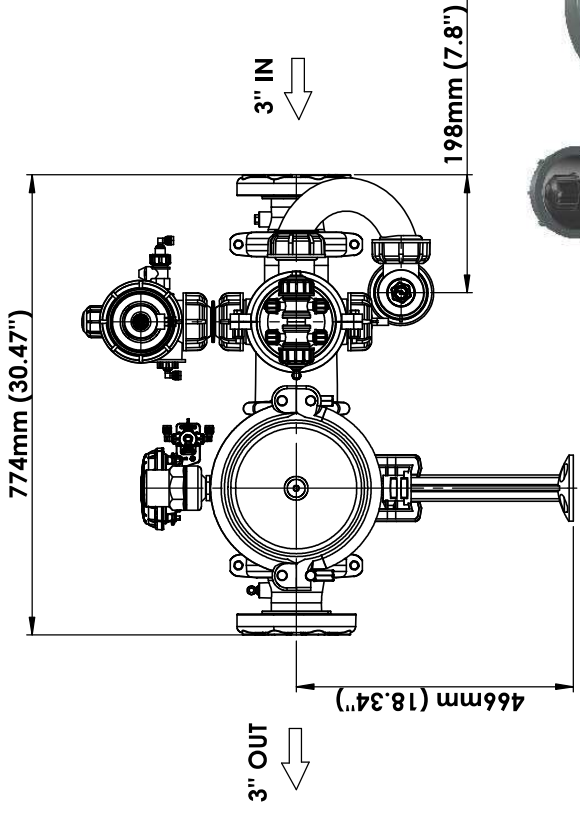

1 2 3 4 5 6 7 8

UNLESS OTHERWISE SPECIFIED: DIMENSIONS ARE IN MILLIMETERS		SUBJECT/PROJECT: 3" SPIN KLIN ALPHA SINGLE IN-LINE AKF 130M PP ADI-P SOL G75-A3P 12VDC 8 MM TEFFEE	
DRAWN	ELENA	DATE	04/02/2020
CHECKED	MARINA	DATE	17/03/2020
APPROVED	ALEX	DATE	17/03/2020
Confidential property information. Amiad Water Systems Ltd. Reserves the rights to make changes. All copy rights reserved to Amiad Water Systems Ltd.			
PART NAME/TITLE: ASSEMBLY DRAWING		WET V KG	
MATERIAL:		CAT. NO: 117000-000001	
Backup Drawing:		DRW. NO: DRW-0000044788	
		SCALE: 1:9 SIZE: A3 SHEET: 2	

C	29/07/2020	ADDING SUPPORT LEGS & MULTITOOL	ELENA
REV.	DATE	DESCRIPTION	NAME