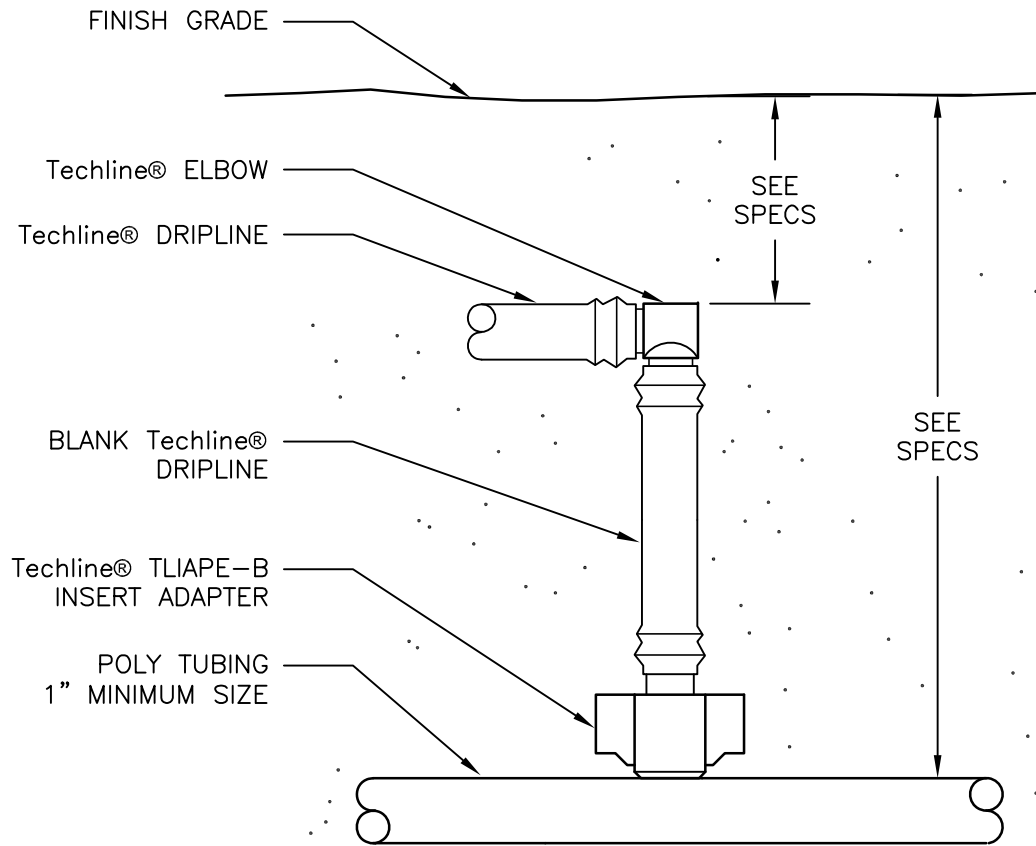

LIMITATIONS:

ALLOWING FOR A WIDE VARIETY OF APPLICATIONS AND CONDITIONS, NETAFIM IRRIGATION INC. IS NOT RESPONSIBLE FOR CORRECTNESS OR APPLICABILITY TO PURPOSE OR COMPATIBILITY TO ANY SITE OR JOB CONDITION. WARRANTY FOR SUITABILITY IS NOT GIVEN OR IMPLIED. MODIFICATIONS FOR SPECIFIC PURPOSES MAY BE NECESSARY AND ARE THE SPECIFIERS' RESPONSIBILITY. THE USE OF THESE DETAILS SHALL NOT BE RESTRICTED AND PUBLICATION THEREOF IS NOT LIMITED TO ANY PURPOSE. REPRODUCTION, PUBLICATION AND REUSE BY ANY METHOD IN WHOLE OR PART IS FULLY AUTHORIZED. OWNERSHIP IS RETAINED BY NETAFIM IRRIGATION INC. - VISUAL CONTACT WITH THESE DETAILS SHALL CONSTITUTE PRIMA FACIE EVIDENCE OF THE ACCEPTANCE OF THESE RESTRICTIONS.

00

Techline®/Techline® CV START CONNECTION (TLIAPE-B TO ELL)

NOT TO SCALE

DETAIL - E229