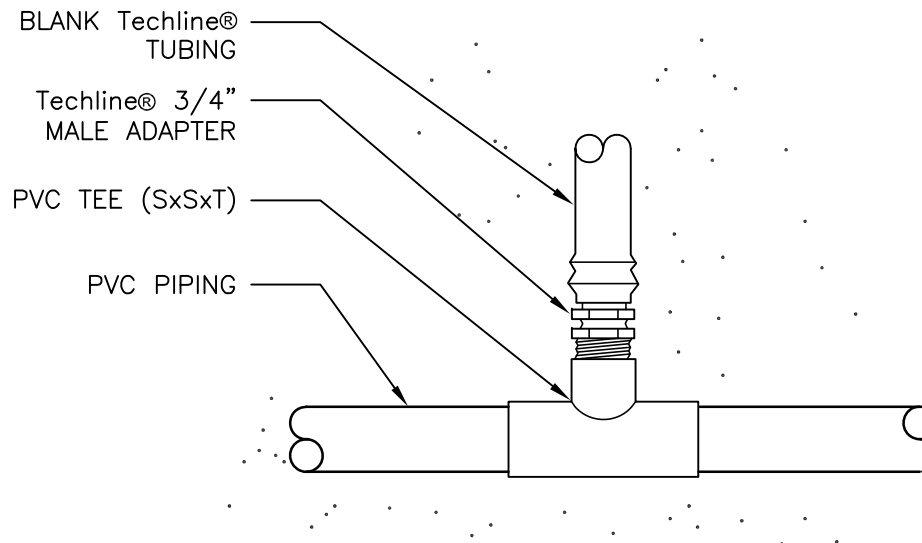

00

Techline® START CONNECTION (PVC TO TEE) NOT TO SCALE

DETAIL - E250A