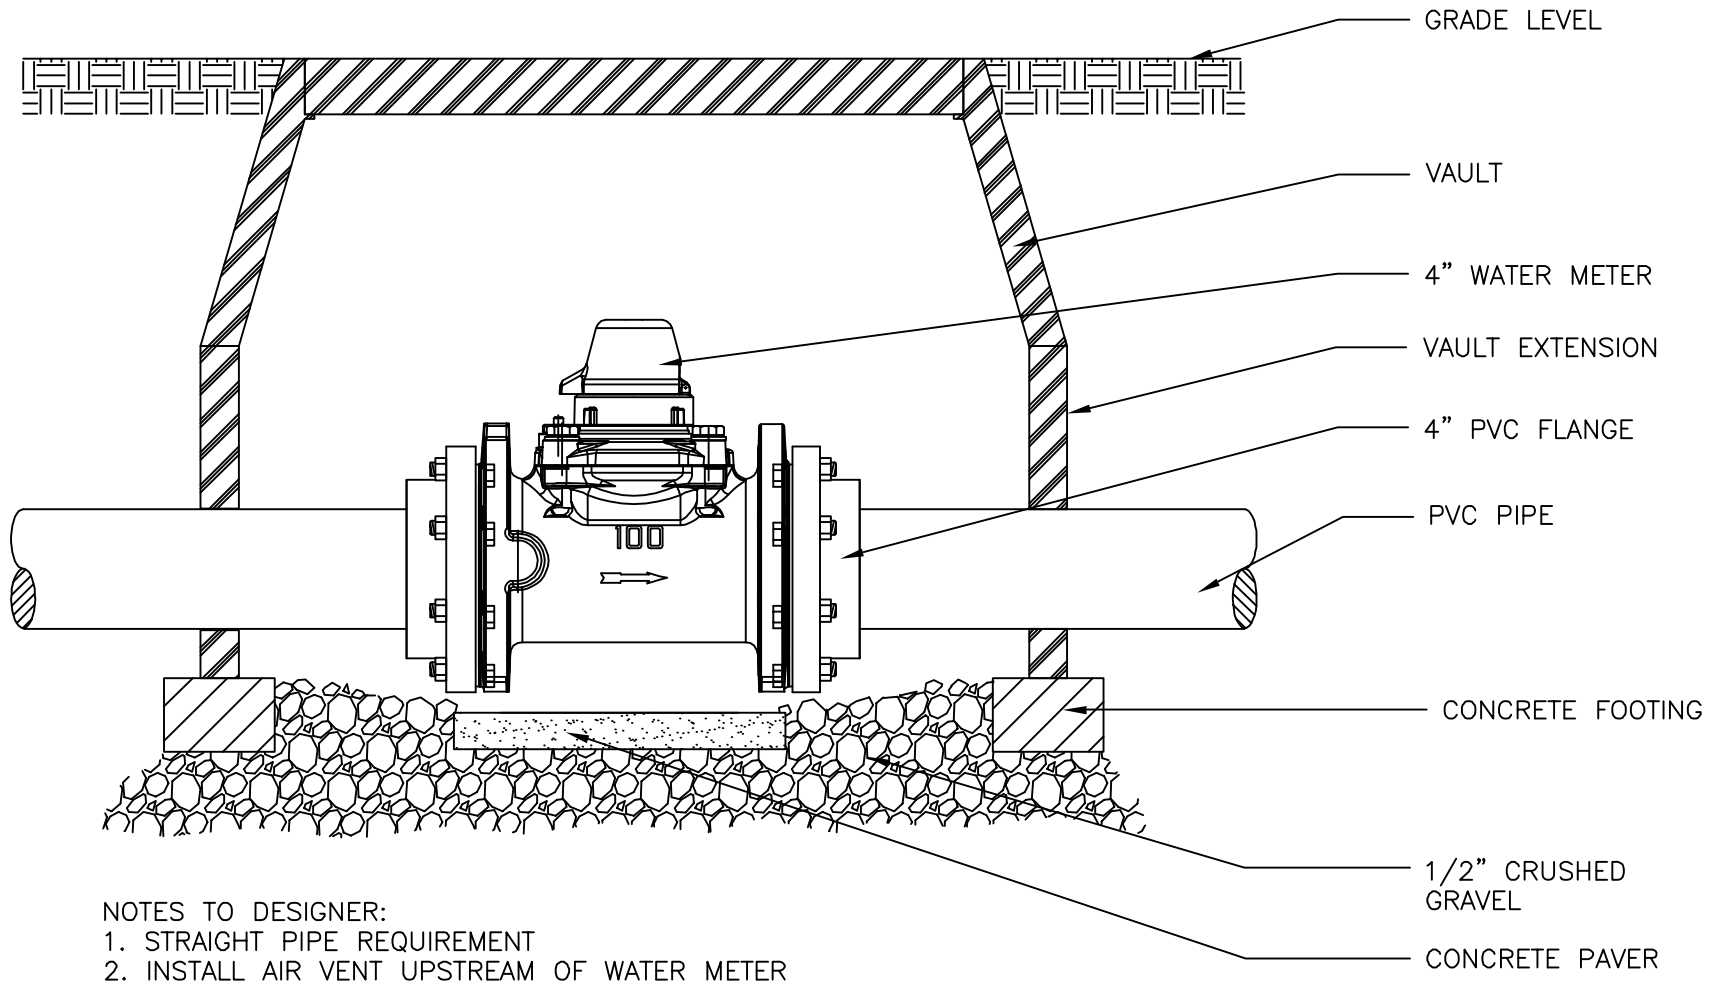

00

WATER METER 4" FLG

NOT TO SCALE

DETAIL - WMM04V