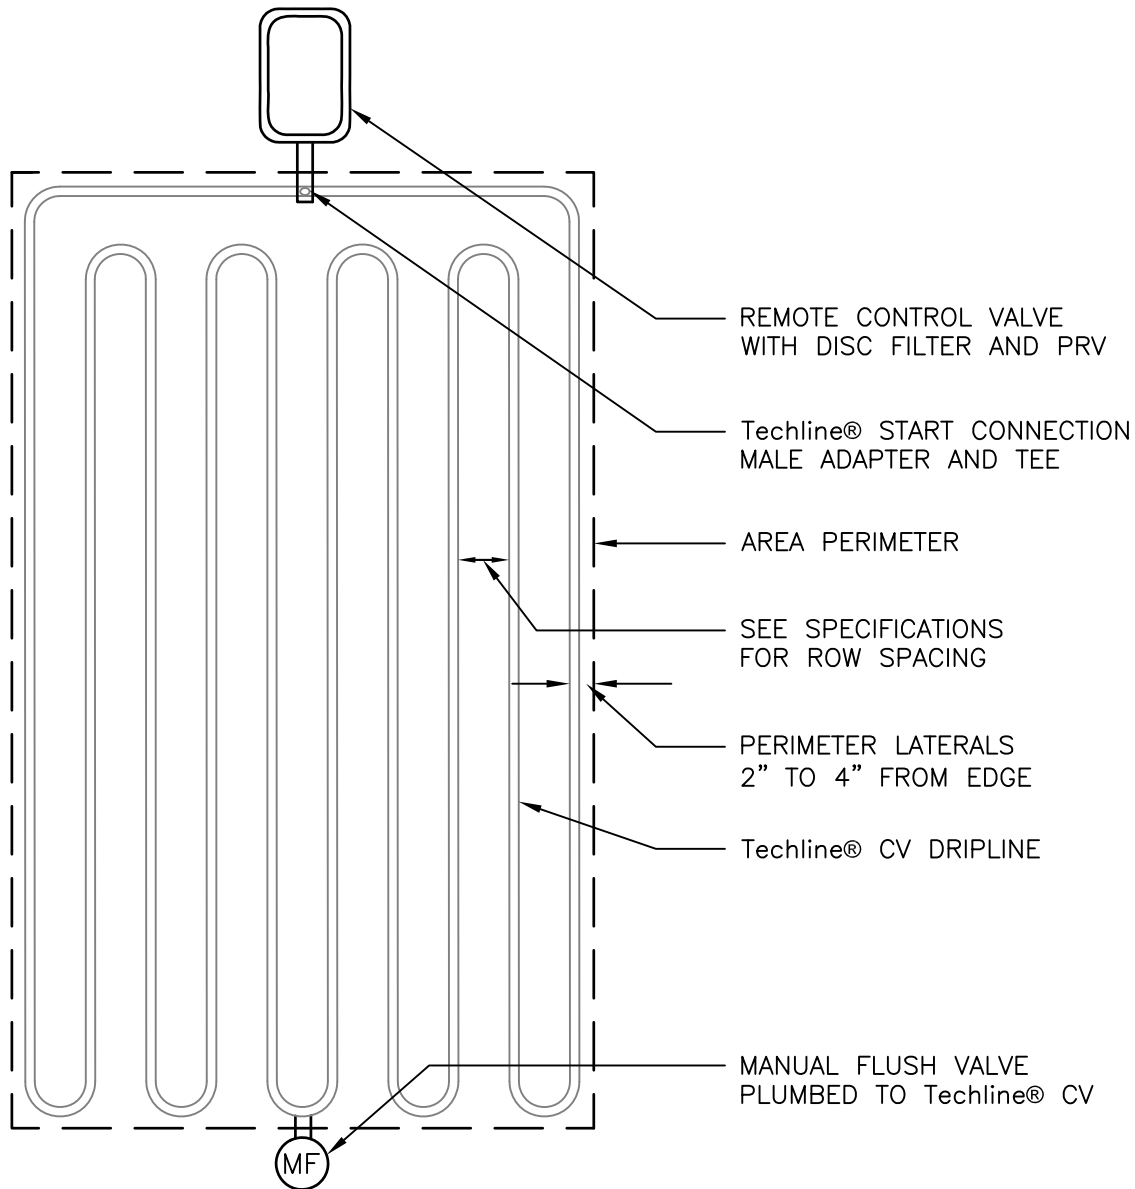

LIMITATIONS:

ALLOWING FOR A WIDE VARIETY OF APPLICATIONS AND CONDITIONS, NETAFIM IRRIGATION INC. IS NOT RESPONSIBLE FOR CORRECTNESS OR APPLICABILITY TO PURPOSE OR COMPATIBILITY TO ANY SITE OR JOB CONDITION. WARRANTY FOR SUITABILITY IS NOT GIVEN OR IMPLIED. MODIFICATIONS FOR SPECIFIC PURPOSES MAY BE NECESSARY AND ARE THE SPECIFIERS' RESPONSIBILITY. THE USE OF THESE DETAILS SHALL NOT BE RESTRICTED AND PUBLICATION THEREOF IS NOT LIMITED TO ANY PURPOSE. REPRODUCTION, PUBLICATION AND REUSE BY ANY METHOD IN WHOLE OR PART IS FULLY AUTHORIZED. OWNERSHIP IS RETAINED BY NETAFIM IRRIGATION INC. VISUAL CONTACT WITH THESE DETAILS SHALL CONSTITUTE PRIMA FACIE EVIDENCE OF THE ACCEPTANCE OF THESE RESTRICTIONS.

00

Techline® CV LITE END FEED LAYOUT

NOT TO SCALE

DETAIL - C101 LITE