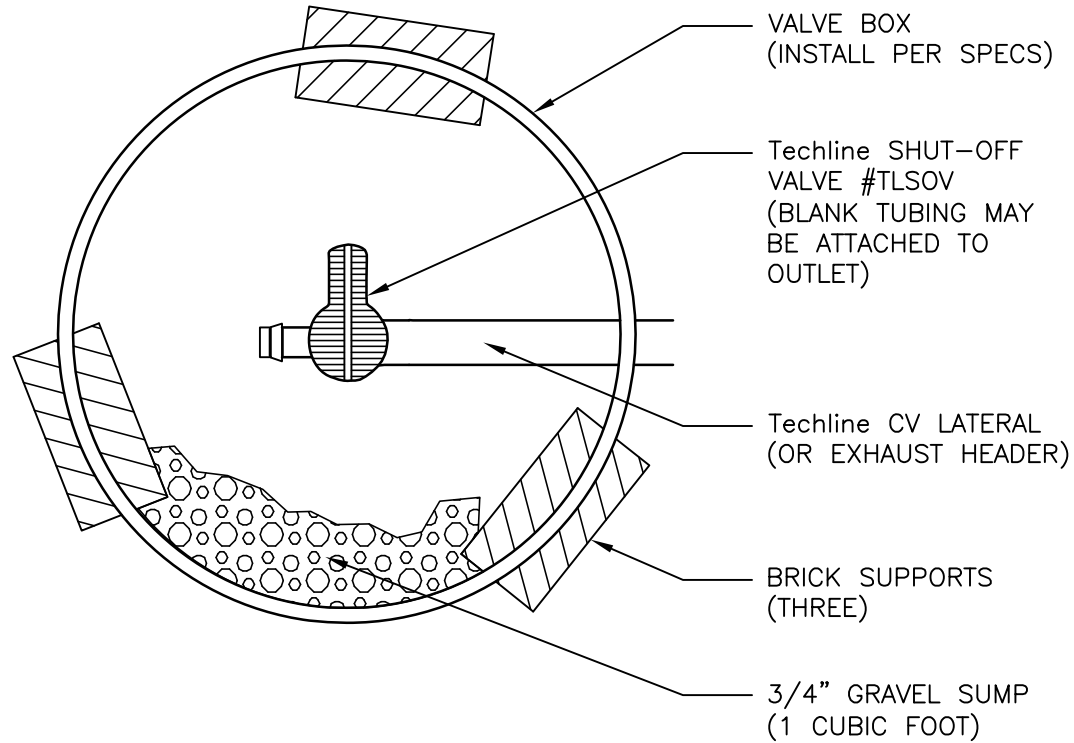

00

Techline CV MANUAL LINE FLUSH VALVE

NOT TO SCALE

DETAIL - D111