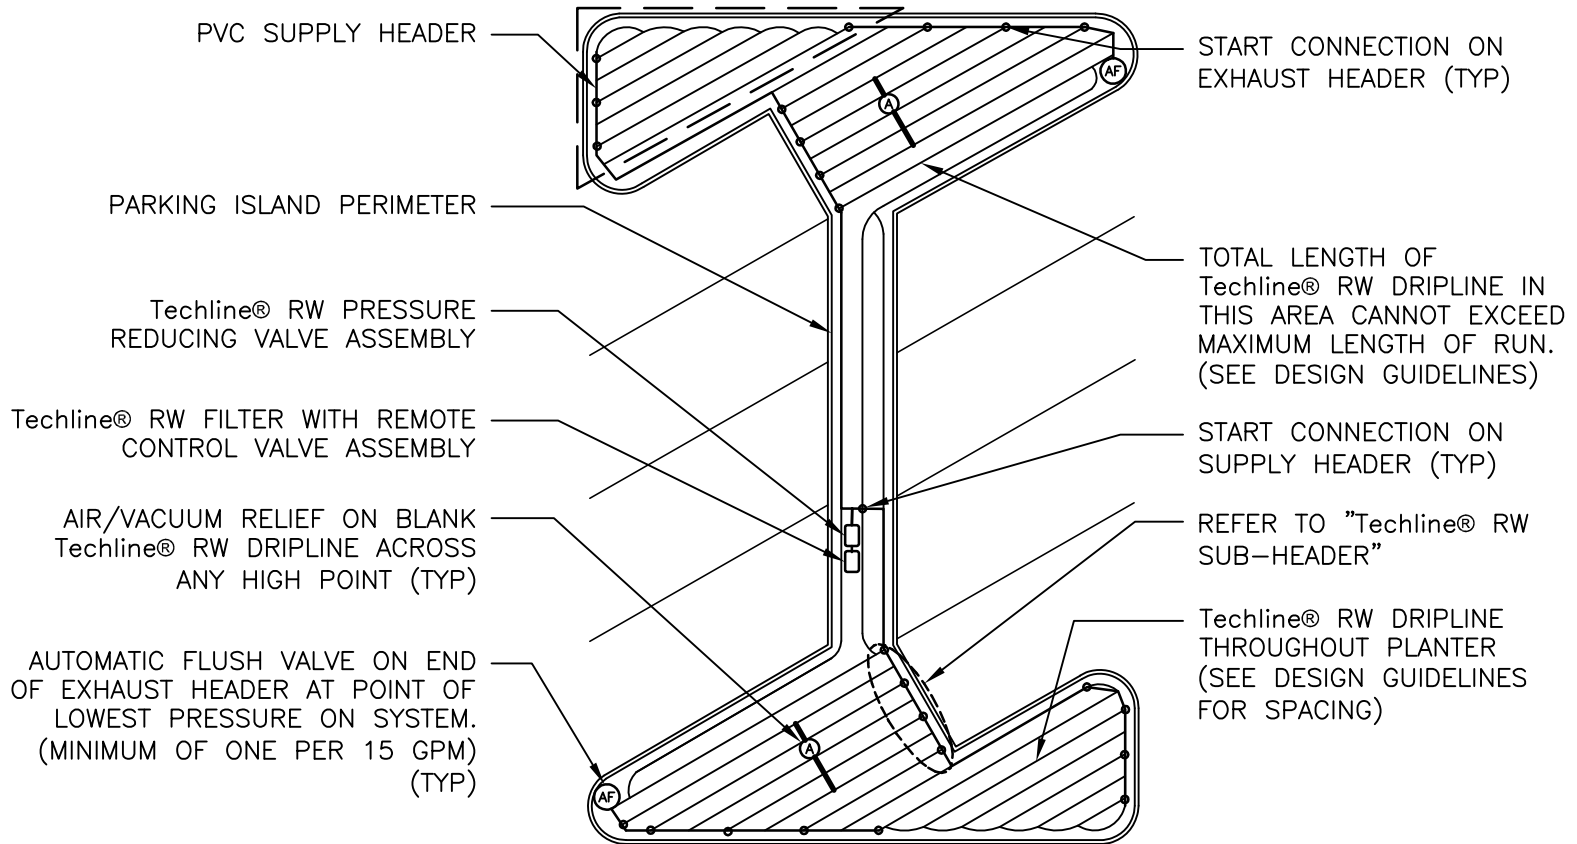

LIMITATIONS:

ALLOWING FOR A WIDE VARIETY OF APPLICATIONS AND CONDITIONS, NETAFIM IRRIGATION INC. IS NOT RESPONSIBLE FOR CORRECTNESS OR APPLICABILITY TO PURPOSE OR COMPATIBILITY TO ANY SITE OR JOB CONDITION. WARRANTY FOR SUITABILITY IS NOT GIVEN OR IMPLIED. MODIFICATIONS FOR SPECIFIC PURPOSES MAY BE NECESSARY AND ARE THE SPECIFIERS' RESPONSIBILITY. THE USE OF THESE DETAILS SHALL NOT BE RESTRICTED AND PUBLICATION THEREOF IS NOT LIMITED TO ANY PURPOSE. REPRODUCTION, PUBLICATION AND REUSE BY ANY METHOD IN WHOLE OR PART IS FULLY AUTHORIZED. OWNERSHIP IS RETAINED BY NETAFIM IRRIGATION INC. VISUAL CONTACT WITH THESE DETAILS SHALL CONSTITUTE PRIMA FACIE EVIDENCE OF THE ACCEPTANCE OF THESE RESTRICTIONS.

00

Techline® RW PARKING LOT ISLAND LAYOUT

NOT TO SCALE

NETAFIM

DETAIL - RW107