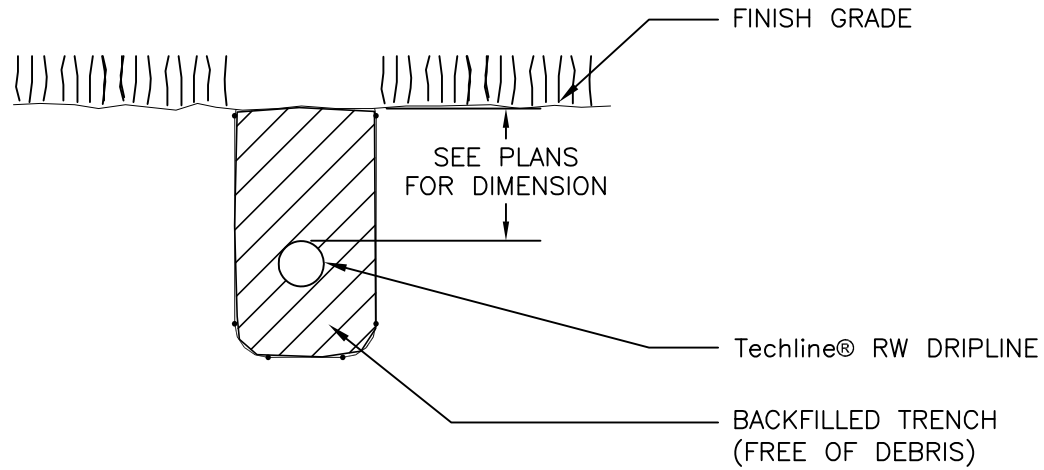

LIMITATIONS:

ALLOWING FOR A WIDE VARIETY OF APPLICATIONS AND CONDITIONS, NETAFIM IRRIGATION INC. IS NOT RESPONSIBLE FOR CORRECTNESS OR APPLICABILITY TO PURPOSE OR COMPATIBILITY TO ANY SITE OR JOB CONDITION. WARRANTY FOR SUITABILITY IS NOT GIVEN OR IMPLIED. MODIFICATIONS FOR SPECIFIC PURPOSES MAY BE NECESSARY AND ARE THE SPECIFIER'S RESPONSIBILITY. THE USE OF THESE DETAILS SHALL NOT BE RESTRICTED AND PUBLICATION THEREOF IS NOT LIMITED TO ANY PURPOSE. REPRODUCTION, PUBLICATION AND REUSE BY ANY METHOD IN WHOLE OR PART IS FULLY AUTHORIZED. OWNERSHIP IS RETAINED BY NETAFIM IRRIGATION INC. VISUAL CONTACT WITH THESE DETAILS SHALL CONSTITUTE PRIMA FACIE EVIDENCE OF THE ACCEPTANCE OF THESE RESTRICTIONS.

00

Techline® RW TRENCHING

NOT TO SCALE

DETAIL — RW301