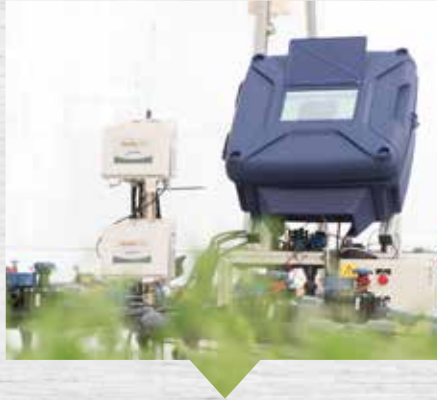

CONTROL

Take control of your entire farm with durable irrigation controllers and easy to use mobile and cloud applications.